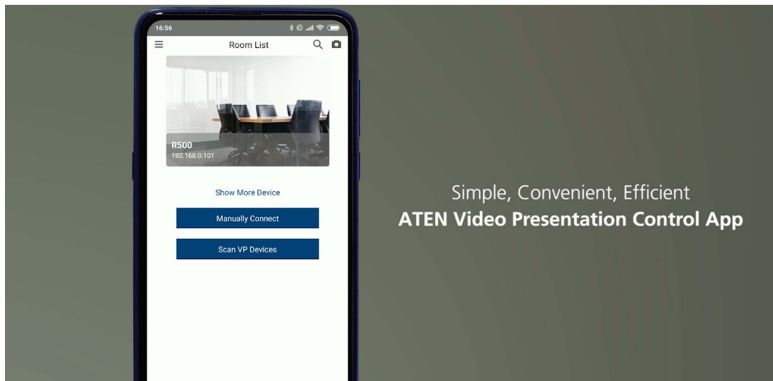

## ATEN Video Presentation Control App

Collaborate and Control Meeting Presentations with your mobile device

Join meetings via the ATEN Video Presentation Control App that allows you to collaborate and control meeting presentations directly from your smartphone. This free app features collaboration and control capabilities to help you deliver smooth, engaging, and productive meetings.

### Multiple Login Options

Auto search the network and click on any device to log in. Connect manually by entering IP address and Room Code, or just scan or load the device QR code for instant access.

- **Quad View with Auto Layout**

- Shows up to 4 streamed-in sources and dynamically adjusts the screen layout per the number of sources.

- **Advanced Collaboration Features**

- White Board : take notes or make annotations on any file in real-time.
- Chat Room :allows participants to chat with each other or send files instantly.
- Easily Switch Video Sources: drag and drop to route multiple video sources to multiple displays effortlessly.
- Group Broadcasting : speak to remote participants using your own device.
- Intuitive Control : wrapped in an intuitive user interface, this app allows for audio stream controlling, layout setting, and more.